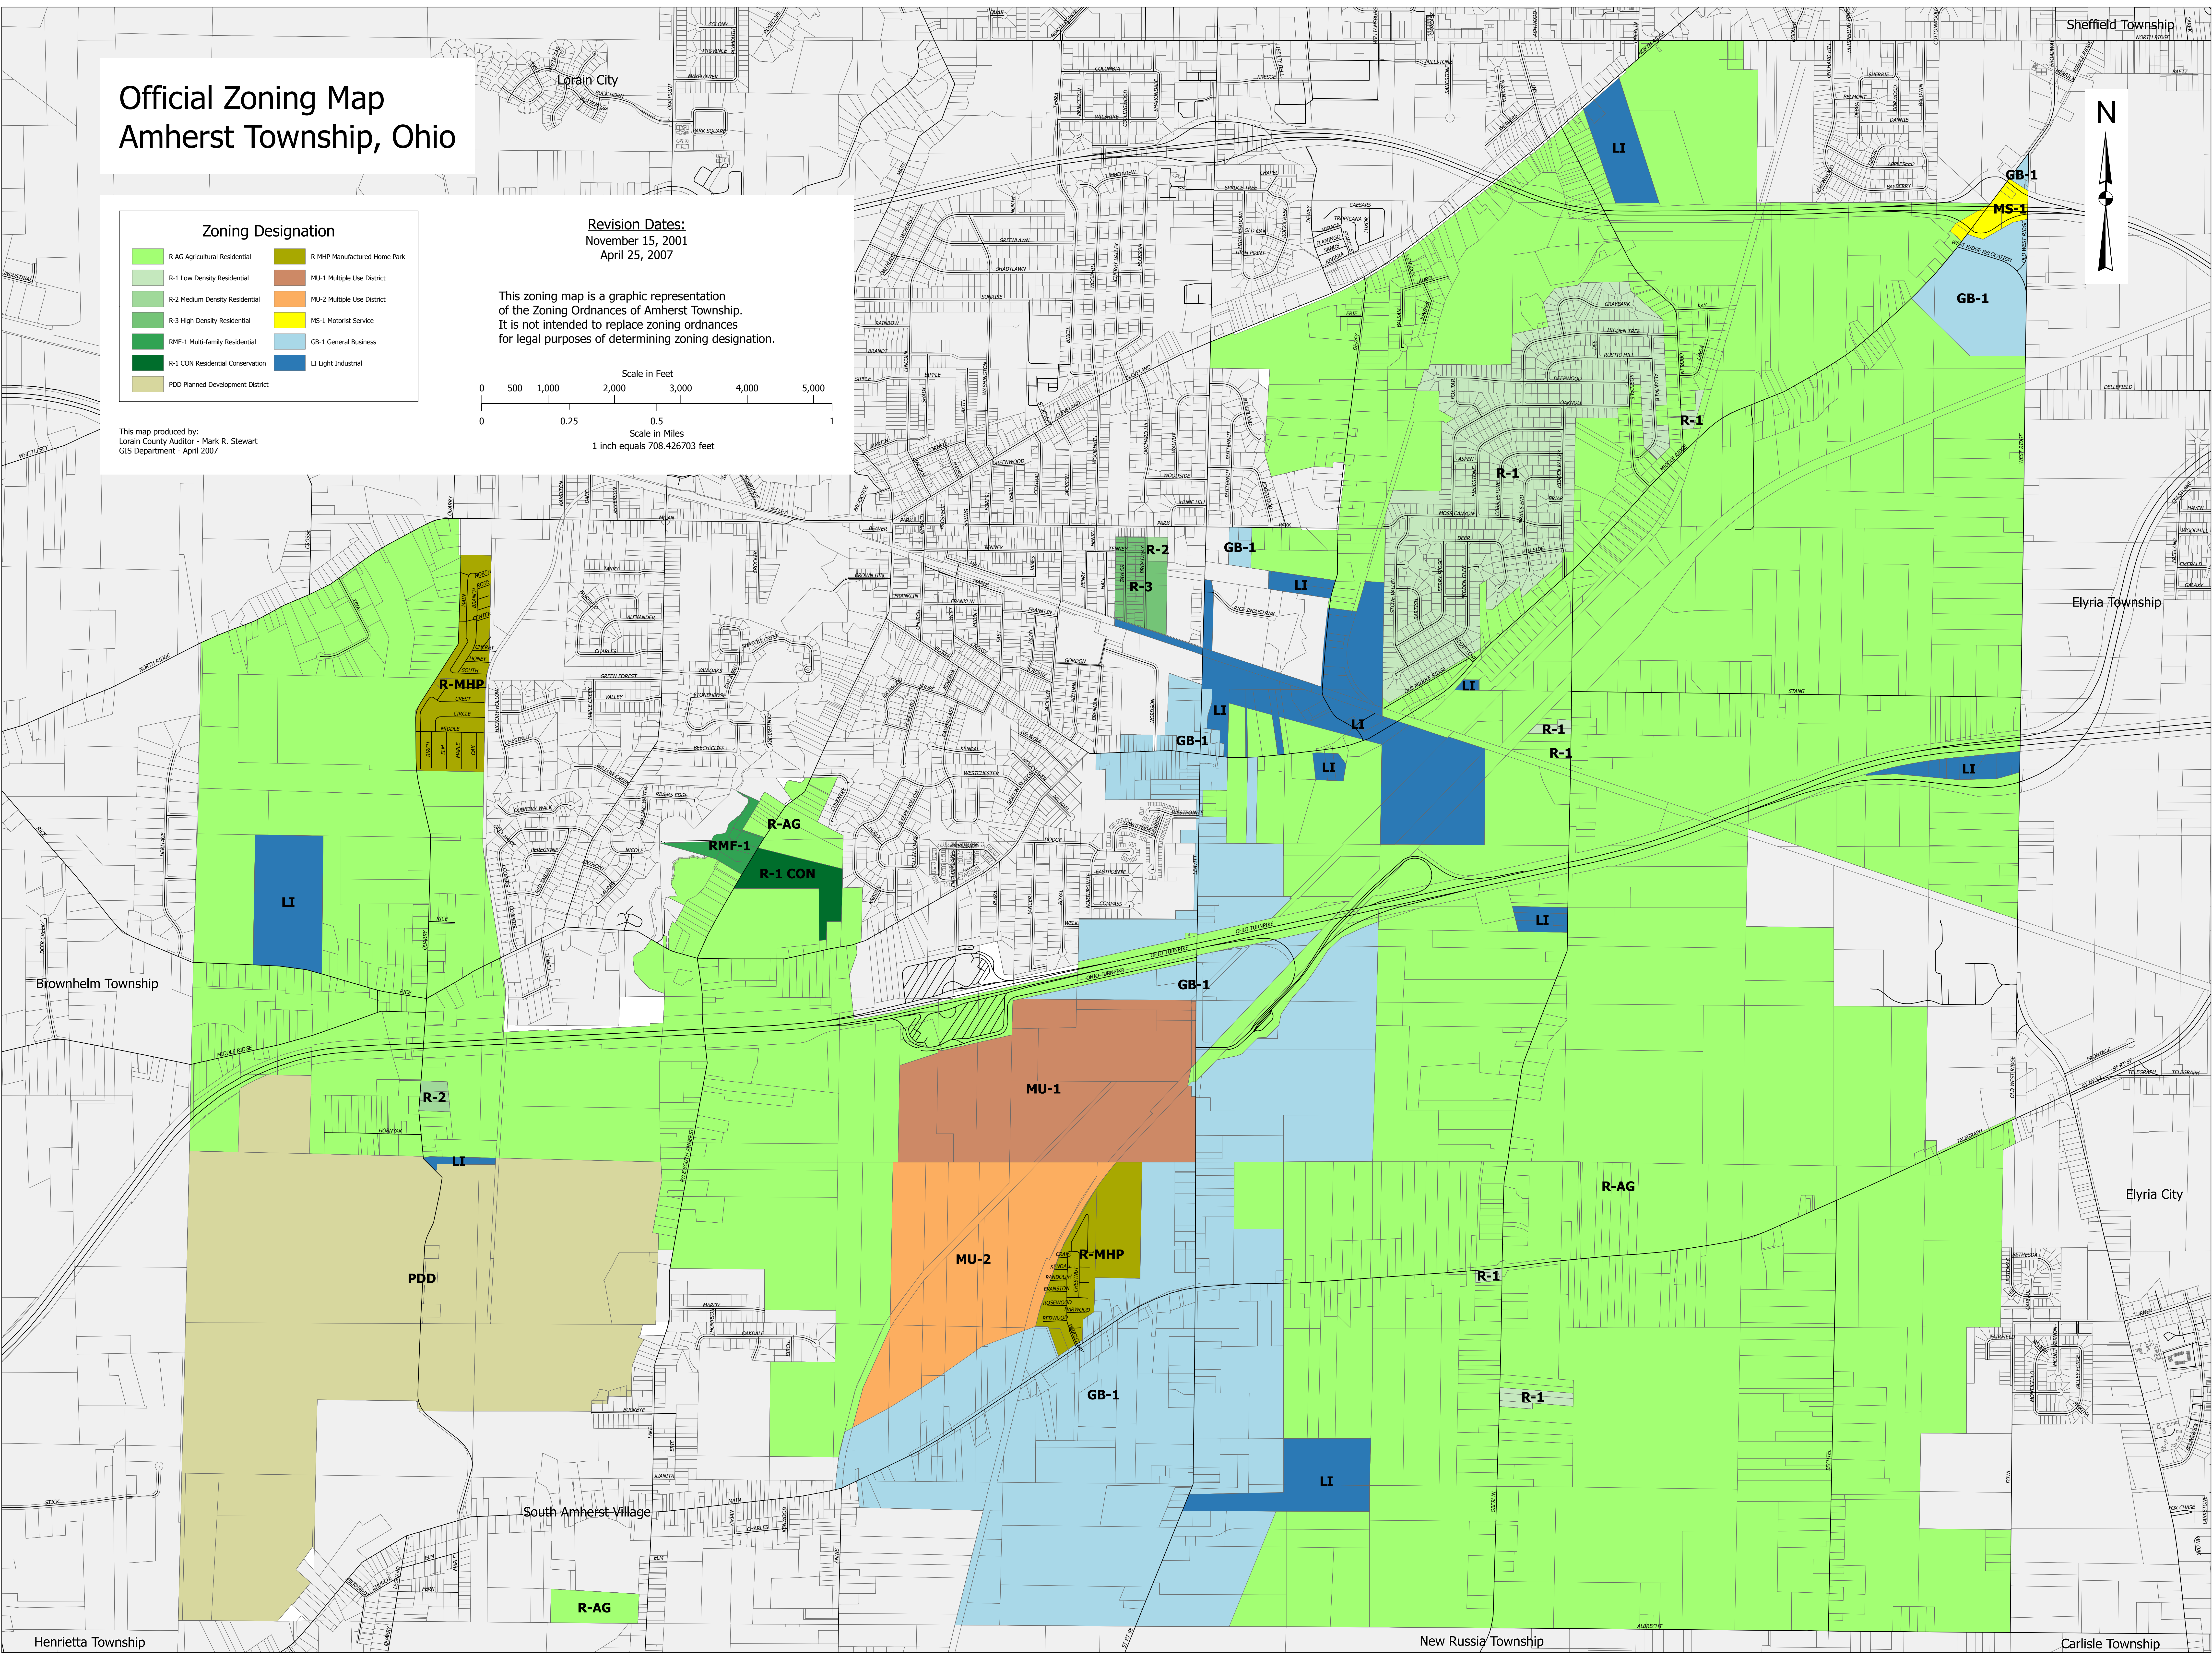

Official Zoning Map Amherst Township, Ohio

Sheffield Township

Zoning Designation

■ R-AG Agricultural Residential	■ R-MHP Manufactured Home Park
■ R-1 Low Density Residential	■ MU-1 Multiple Use District
■ R-2 Medium Density Residential	■ MU-2 Multiple Use District
■ R-3 High Density Residential	■ MS-1 Motorist Service
■ RMF-1 Multi-family Residential	■ GB-1 General Business
■ R-1 CON Residential Conservation	■ LI Light Industrial
■ PDD Planned Development District	

Revision Dates:
November 15, 2001
April 25, 2007

This zoning map is a graphic representation of the Zoning Ordinances of Amherst Township. It is not intended to replace zoning ordinances for legal purposes of determining zoning designation.

This map produced by:
Lorain County Auditor - Mark R. Stewart
GIS Department - April 2007

Brownhelm Township

Elyria Township

Elyria City

South Amherst Village

Henrietta Township

New Russia Township

Carlisle Township